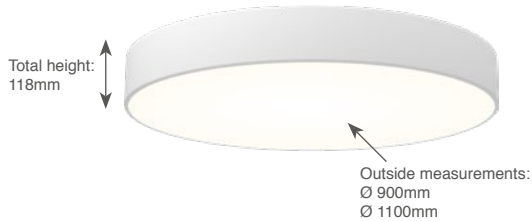

Full Moon

900 - 1100

Type Lounge
Mounting Surface mounted / Suspended
Material Aluminium + Polycarbonate (850°C)
El. class / IP Class I / IP20

Warranty: see p.282

Philips Fortimo LED Module HV

LED Module(s) included
Driver(s) included
CCT 3000K / 4000K
CRI Ra90
LED efficacy 133lm/W / 141lm/W
SDCM 3

Suspension set optional:

Ceiling box in selected color incl.
Strain relief integrated
Set color white: white textile cable
Set color black, brown, corten: black textile cable
Set color grey: grey textile cable
Three(900)/Four(1100) suspension wires + textile power cable

Optional suspension set

Suspension set Full Moon 900 (3 suspensions)

Set 2000mm - 3x0.75mm² 101.33.xx-2
Set 4000mm - 3x0.75mm² 101.33.xx-4
Set 2000mm - 5x0.75mm² 101.35.xx-2
Set 4000mm - 5x0.75mm² 101.35.xx-4

Suspension set Full Moon 1100 (4 suspensions)

Set 2000mm - 3x0.75mm² 101.43.xx-2
Set 4000mm - 3x0.75mm² 101.43.xx-4
Set 2000mm - 5x0.75mm² 101.45.xx-2
Set 4000mm - 5x0.75mm² 101.45.xx-4

Available colors: 000.00.xx-0

Suspension set color

Matt White Texture	01	standard
Matt Black Texture	03	standard
Matt Anthracite Texture	07	standard
Matt Grey Texture	18	standard
Smoked Brown Texture	25	
Corten	15	

Custom colors available on request

Options

Integrated Emergency Lighting

Standard - 1 Hour	659.24.LED-1
Standard - 3 Hours	659.24.LED-3
DALI - 1 Hour	659.26.LED-1
DALI - 3 Hours	659.26.LED-3

Both standard and DALI systems are equipped with self-testing.
DALI version with on command testing, status read-out and additional functionality.

On request

Recessed connecting box (more info on p.279)
Trimless connecting box (more info on p.279)