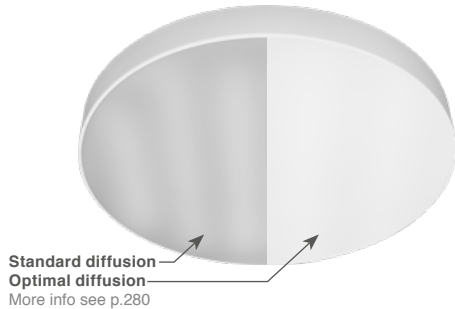

Full Moon

900 - 1100

Type Lounge
Mounting Surface mounted / Suspended
Material Aluminium + Polycarbonate (850°C)
El. class / IP Class I / IP20

Warranty: see p.282

Philips Fortimo LED Module HV

LED Module(s) included
Driver(s) included
CCT 3000K / 4000K
CRI Ra90
LED efficacy 133lm/W / 141lm/W
SDCM 3

Suspension set optional:

Ceiling box in selected color incl.
Strain relief integrated
Set color white: white textile cable
Set color black, brown, corten: black textile cable
Set color grey: grey textile cable
Three(900)/Four(1100) suspension wires + textile power cable

Optional suspension set

Suspension set Full Moon 900 (3 suspensions)

Set 2000mm - 3x0.75mm² 101.33.xx-2
Set 4000mm - 3x0.75mm² 101.33.xx-4
Set 2000mm - 5x0.75mm² 101.35.xx-2
Set 4000mm - 5x0.75mm² 101.35.xx-4

Suspension set Full Moon 1100 (4 suspensions)

Set 2000mm - 3x0.75mm² 101.43.xx-2
Set 4000mm - 3x0.75mm² 101.43.xx-4
Set 2000mm - 5x0.75mm² 101.45.xx-2
Set 4000mm - 5x0.75mm² 101.45.xx-4

Available colors: 000.00.xx-0

Suspension set color

Matt White Texture	01	standard
Matt Black Texture	03	standard
Matt Anthracite Texture	07	standard
Matt Grey Texture	18	standard
Smoked Brown Texture	25	
Corten	15	

Custom colors available on request

Options

Integrated Emergency Lighting

Standard - 1 Hour	659.24.LED-1
Standard - 3 Hours	659.24.LED-3
DALI - 1 Hour	659.26.LED-1
DALI - 3 Hours	659.26.LED-3

Both standard and DALI systems are equipped with self-testing.
DALI version with on command testing, status read-out and additional functionality.

On request

Recessed connecting box (more info on p.279)
Trimless connecting box (more info on p.279)