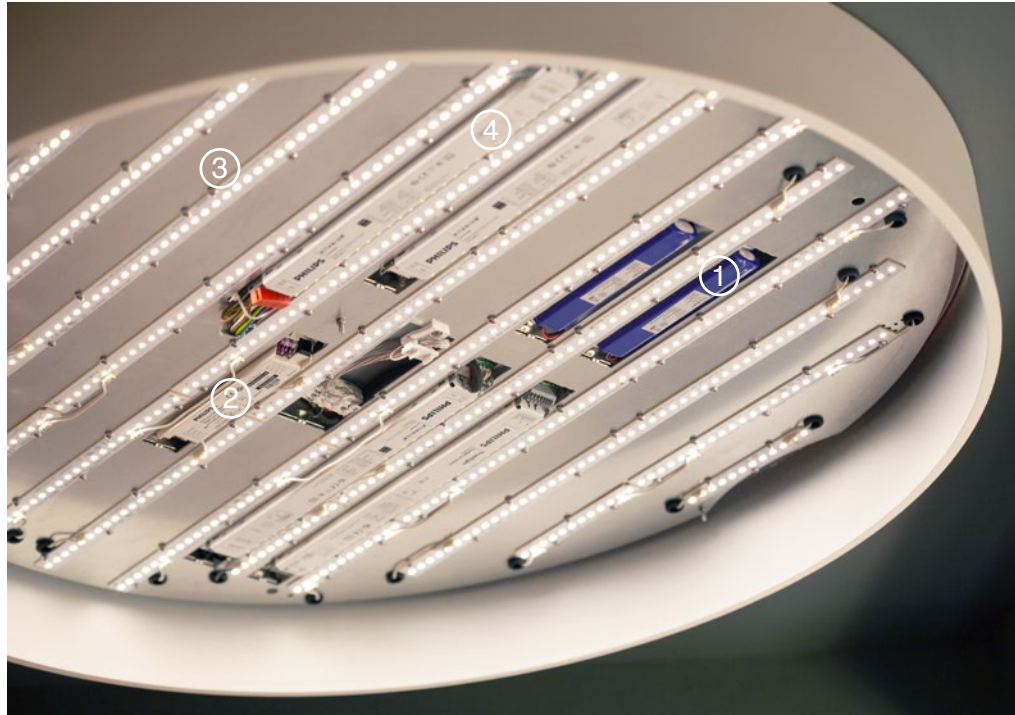

Full Moon Interior

Technics:

- Doxis only uses solid LED boards and electronic drivers made by Philips
- Optional emergency modules can be installed
- 5 Year Warranty

1. *Emergency battery (1 and 3 hours available)*
2. *Emergency module*
3. *Philips LED boards*
4. *Philips drivers*